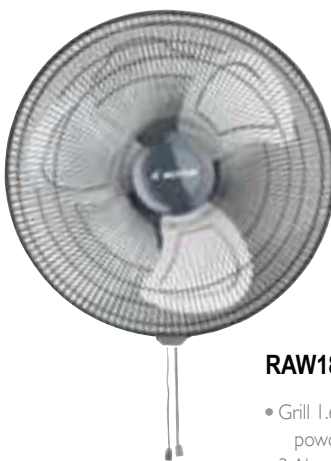

RAW18-HD

- Grill 1.6mm Line diameter; 8mm space powder coating dark grey colour
- 3 Aluminium blades
- 220V - 50Hz Motor: 135W
- Air-Volume (m3/h): 8500
- Speed(r/min): 1350
- 100% copper wire, 1.5m power cord
- 3 speed with thread control
- Wall mounted