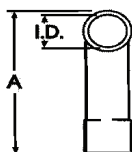

Material		
Description	Ordering Code (Black)	Ordering Code (White)
LOCK NUT 16mm	RHFLN 16/BK	RL 16/WE
LOCK NUT 20mm	RHFLN 20/BK	RL 20/WE
LOCK NUT 25mm	RHFLN 25/BK	RL 25/WE
LOCK NUT 32mm	RHFLN 32/BK	RL 32/WE
LOCK NUT 40mm	RHFLN 40/BK	RL 40/WE
LOCK NUT 50mm	RHFLN 50/BK	RL 50/WE

MALE BUSH

Black (RAL 9005) or White (RAL 9010)

Material		
Description	Ordering Code (Black)	Ordering Code (White)
MALE BUSH 16mm	RHFMB 16/BK	MBS 16/WE
MALE BUSH 20mm	RHFMB 20/BK	MBS 20/WE
MALE BUSH 25mm	RHFMB 25/BK	MBS 25/WE
MALE BUSH 32mm	RHFMB 32/BK	MBS 32/WE
MALE BUSH 40mm	RHFMB 40/BK	MBS 40/WE
MALE BUSH 50mm	RHFMB 50/BK	MBS 50/WE

BENDS

Material			
Description	Ordering Code (Black)	Ordering Code (White)	
BEND - HEAVY 20mm	RHFSB20/BK	RHFSB20/WE	600
BEND - HEAVY 25mm	RHFSB25/BK	RHFSB25/WE	300
BEND - HEAVY 32mm	RHFSB32/BK	RHFSB32/WE	120
BEND - HEAVY 38mm	RHFSB38/BK	RHFSB38/WE	80
BEND - HEAVY 50mm	RHFSB50/BK	RHFSB50/WE	35

Available in a range of sizes from 20mm to 50mm.

Size	Inside Diameter(I.D)	Radius (R)	Bend Length(A)
20mm	20mm	52mm	110mm
25mm	25mm	82mm	160mm
32mm	32mm	112mm	225mm
38mm	38mm	142mm	260mm
50mm	50mm	170mm	325mm