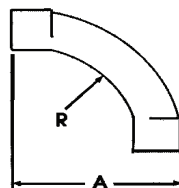

Material		
Description	Ordering Code (Black)	Ordering Code (White)
LOCK NUT 16mm	RHFLN 16/BK	RL 16/WE
LOCK NUT 20mm	RHFLN 20/BK	RL 20/WE
LOCK NUT 25mm	RHFLN 25/BK	RL 25/WE
LOCK NUT 32mm	RHFLN 32/BK	RL 32/WE
LOCK NUT 40mm	RHFLN 40/BK	RL 40/WE
LOCK NUT 50mm	RHFLN 50/BK	RL 50/WE

MALE BUSH

Black (RAL 9005) or White (RAL 9010)

Material		
Description	Ordering Code (Black)	Ordering Code (White)
MALE BUSH 16mm	RHFMB 16/BK	MBS 16/WE
MALE BUSH 20mm	RHFMB 20/BK	MBS 20/WE
MALE BUSH 25mm	RHFMB 25/BK	MBS 25/WE
MALE BUSH 32mm	RHFMB 32/BK	MBS 32/WE
MALE BUSH 40mm	RHFMB 40/BK	MBS 40/WE
MALE BUSH 50mm	RHFMB 50/BK	MBS 50/WE

BENDS

Material			
Description	Ordering Code (Black)	Ordering Code (White)	
BEND - HEAVY 20mm	RHFSB20/BK	RHFSB20/WE	600
BEND - HEAVY 25mm	RHFSB25/BK	RHFSB25/WE	300
BEND - HEAVY 32mm	RHFSB32/BK	RHFSB32/WE	120
BEND - HEAVY 38mm	RHFSB38/BK	RHFSB38/WE	80
BEND - HEAVY 50mm	RHFSB50/BK	RHFSB50/WE	35

Available in a range of sizes from 20mm to 50mm.

Size	Inside Diameter(I.D)	Radius (R)	Bend Length(A)
20mm	20mm	52mm	110mm
25mm	25mm	82mm	160mm
32mm	32mm	112mm	225mm
38mm	38mm	142mm	260mm
50mm	50mm	170mm	325mm