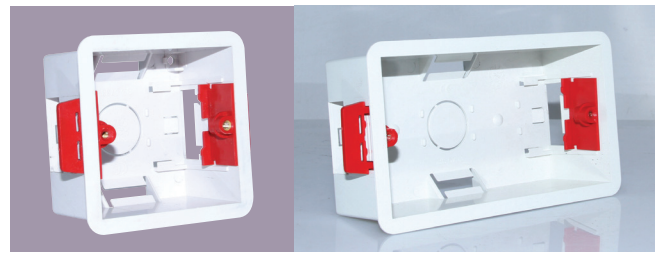

## DRY LINING BOXES

RDLB135

RDLB235

RDLB147

RDLB247

RDLBD35

RDLBR35

RDLBT35

PRODUCT CODE	DESCRIPTION
RDLB135	DRY LINING BOX 1 GANG 35MM DEEP
RDLB235	DRY LINING BOX 2 GANG 35MM DEEP
RDLB147	DRY LINING BOX 1 GANG 47MM DEEP
RDLB247	DRY LINING BOX 2 GANG 47MM DEEP
RDLBD35	DRY LINING BOX DUAL GANG 35MM DEEP FOR TWO 1G ACCESSORIES
RDLBT35	DRY LINING BOX 2+1GANG 35MM DEEP
RDLBR35	DRY LINING BOX ROUND 35MM DEEP 62MM DIA

## DRY LINING BOXES - FLUSH FITTING

RDLBF135

RDLBF235

PRODUCT CODE	DESCRIPTION
RDLBF135	DRY LINING BOXES FLUSH FITTING 1 GANG 35MM DEEP
RDLBF235	DRY LINING BOXES FLUSH FITTING 2 GANG 35MM DEEP