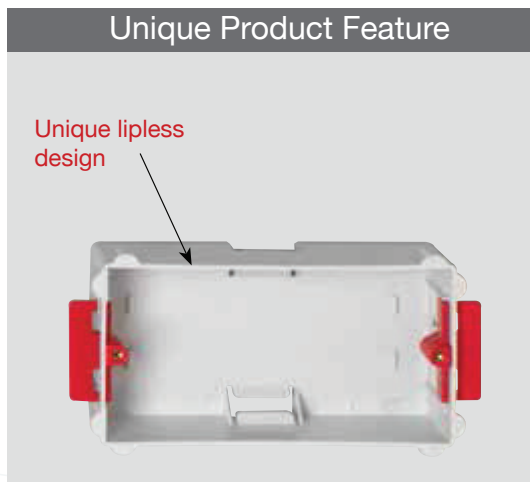

## DRY LINING BOXES

RDLB135

RDLB235

RDLB147

RDLB247

RDLBD35

RDLBR35

RDLBT35

PRODUCT CODE	DESCRIPTION
RDLB135	DRY LINING BOX 1 GANG 35MM DEEP
RDLB235	DRY LINING BOX 2 GANG 35MM DEEP
RDLB147	DRY LINING BOX 1 GANG 47MM DEEP
RDLB247	DRY LINING BOX 2 GANG 47MM DEEP
RDLBD35	DRY LINING BOX DUAL GANG 35MM DEEP FOR TWO 1G ACCESSORIES
RDLBT35	DRY LINING BOX 2+1GANG 35MM DEEP
RDLBR35	DRY LINING BOX ROUND 35MM DEEP 62MM DIA

## DRY LINING BOXES - FLUSH FITTING

RDLBF135

RDLBF235

PRODUCT CODE	DESCRIPTION
RDLBF135	DRY LINING BOXES FLUSH FITTING 1 GANG 35MM DEEP
RDLBF235	DRY LINING BOXES FLUSH FITTING 2 GANG 35MM DEEP