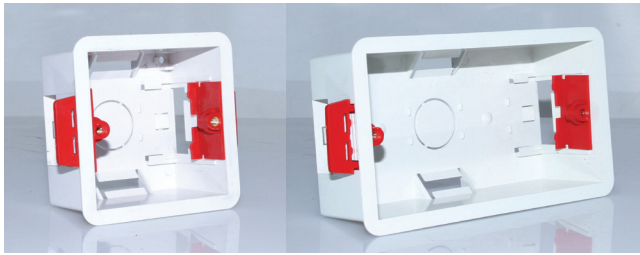

## DRY LINING BOXES

RDLB135

RDLB235

RDLB147

RDLB247

RDLBD35

RDLBR35

RDLBT35

PRODUCT CODE	DESCRIPTION
RDLB135	DRY LINING BOX 1 GANG 35MM DEEP
RDLB235	DRY LINING BOX 2 GANG 35MM DEEP
RDLB147	DRY LINING BOX 1 GANG 47MM DEEP
RDLB247	DRY LINING BOX 2 GANG 47MM DEEP
RDLBD35	DRY LINING BOX DUAL GANG 35MM DEEP FOR TWO 1G ACCESSORIES
RDLBT35	DRY LINING BOX 2+1GANG 35MM DEEP
RDLBR35	DRY LINING BOX ROUND 35MM DEEP 62MM DIA

## DRY LINING BOXES - FLUSH FITTING

RDLBF135

RDLBF235

PRODUCT CODE	DESCRIPTION
RDLBF135	DRY LINING BOXES FLUSH FITTING 1 GANG 35MM DEEP
RDLBF235	DRY LINING BOXES FLUSH FITTING 2 GANG 35MM DEEP