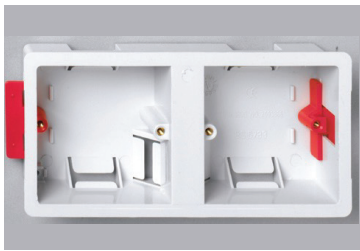

## DRY LINING BOXES

RDLB135

RDLB235

RDLB147

RDLB247

RDLBD35

RDLBR35

RDLBT35

PRODUCT CODE	DESCRIPTION
RDLB135	DRY LINING BOX 1 GANG 35MM DEEP
RDLB235	DRY LINING BOX 2 GANG 35MM DEEP
RDLB147	DRY LINING BOX 1 GANG 47MM DEEP
RDLB247	DRY LINING BOX 2 GANG 47MM DEEP
RDLBD35	DRY LINING BOX DUAL GANG 35MM DEEP FOR TWO 1G ACCESSORIES
RDLBT35	DRY LINING BOX 2+1GANG 35MM DEEP
RDLBR35	DRY LINING BOX ROUND 35MM DEEP 62MM DIA

## DRY LINING BOXES - FLUSH FITTING

RDLBF135

RDLBF235

PRODUCT CODE	DESCRIPTION
RDLBF135	DRY LINING BOXES FLUSH FITTING 1 GANG 35MM DEEP
RDLBF235	DRY LINING BOXES FLUSH FITTING 2 GANG 35MM DEEP